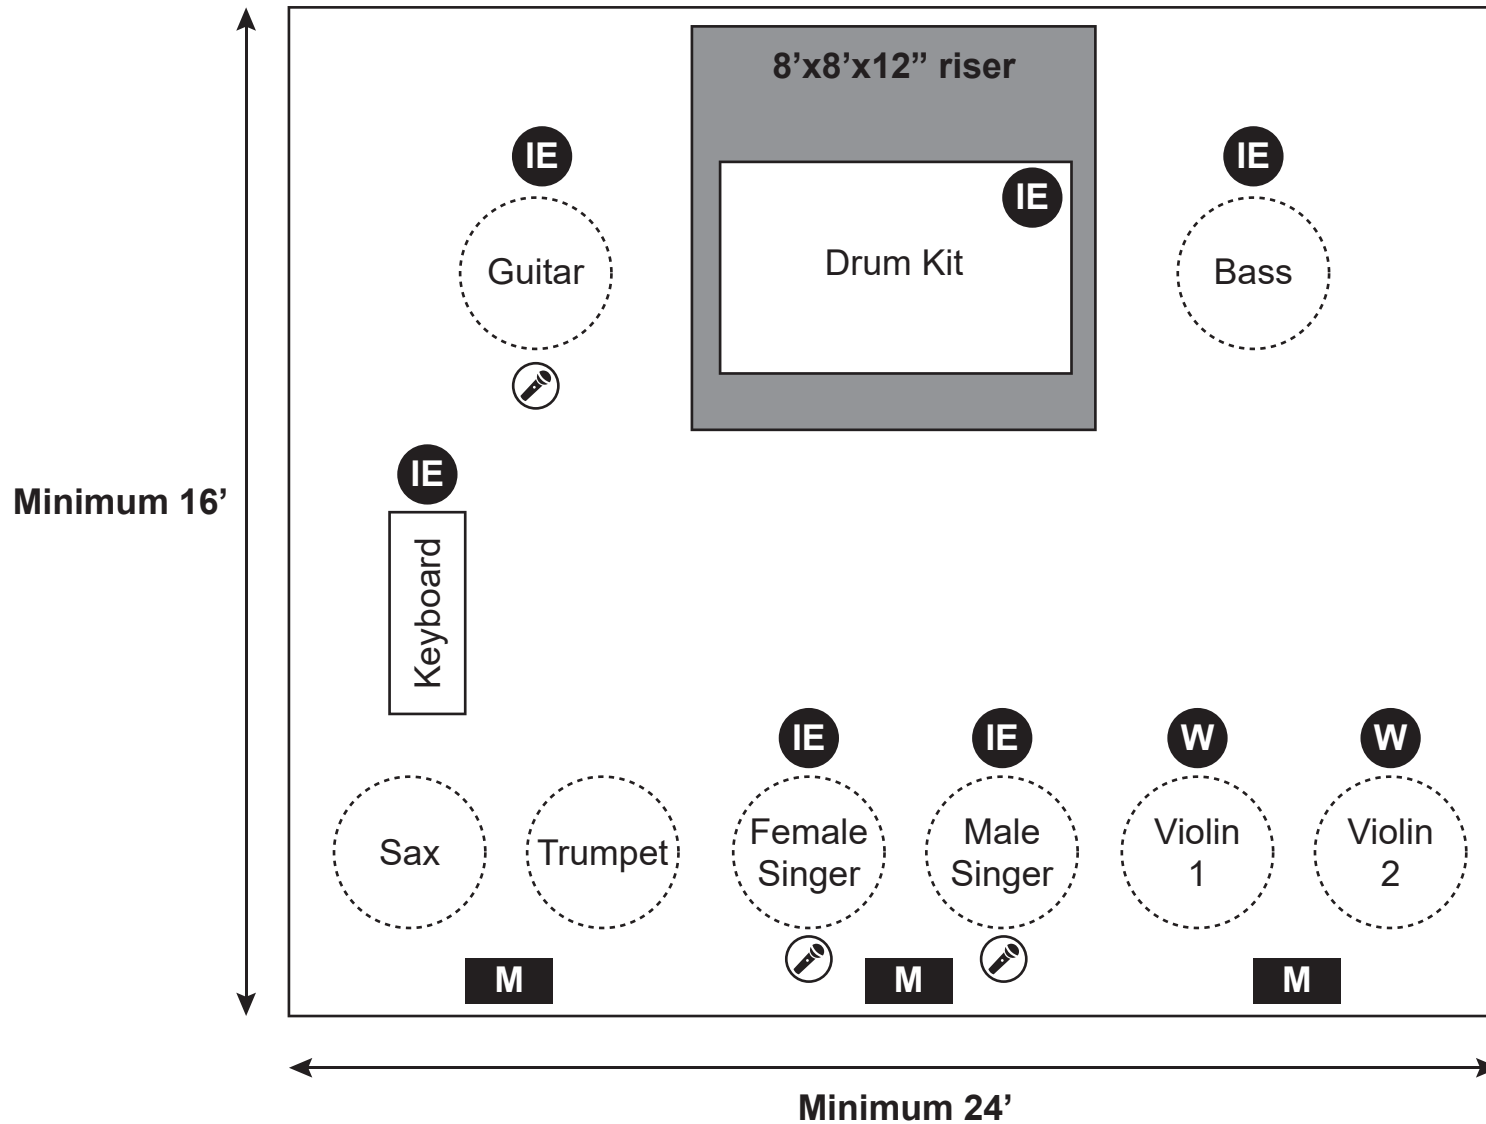

- M** Monitor
- IE** In-Ear
- W** Wireless
-  Microphone

POP40

10-piece - Stage Plot

info@davidperricomusic.com
www.davidperricomusic.com

Artist/Booking Management:
Nichole Beasley / West End Entertainment
(714) 594-8559
nichole@westendent.com

Pop40 10 Piece Input 2025			
CH #	INPUT NAME	MICROPHONE	NOTES
1	KICK IN	Beta 91	
2	KICK OUT	Beta 52	MED BOOM
3	SNARE TOP	Beta 57	MED BOOM
4	HI HAT	KSM-137	MED BOOM
5	RACK	SENN 604	CLIP ON
6	RACK-2	SENN 604	CLIP ON
7	FLOOR	SENN 604	CLIP ON
8	OH-R	AKG 414 OR KSM-137	TALL BOOM
9	OH-L	AKG 414 OR KSM-137	TALL BOOM
10	E-BASS DI	RADIAL DI	
11	GUITAR	SM-57	MED BOOM
12	KEYS L	RADIAL STEREO DI	
13	KEYS R	RADIAL STEREO DI	
14	SAX	HARDWIRED BETA 98	
15	TRUMPET	WIRELESS CLIP ON 98	
16	VIOLIN	WIRELESS 1/4	
17	VIOLA	WIRELESS 1/4	
18	FEMALE VOCAL	WIRELESS BETA 58	STRAIGHT STAND
19	MALE VOCAL	WIRELESS BETA 58	STRAIGHT STAND
20	GUITAR VOCAL	58	BOOM
21	TALK BACK	SWITCHED 58	BOOM
Monitors			
1	VOCAL WEDGE		MIX-1
2	HORN WEDGE		MIX-2
3	STRING WEDGE		MIX-3
4			
5	DRUMS EARS	HARDWIRED	MIX-4
6			
7	KEYS EARS	HARDWIRED	MIX-5
8			
9	GUITAR EARS	WIRELESS	MIX-6
10			
11	BASS EARS	WIRELESS	MIX-7
12			
13	FEMALE EARS	WIRELESS	MIX-8
14			
15	MALE EARS	WIRELESS	MIX-9
16			